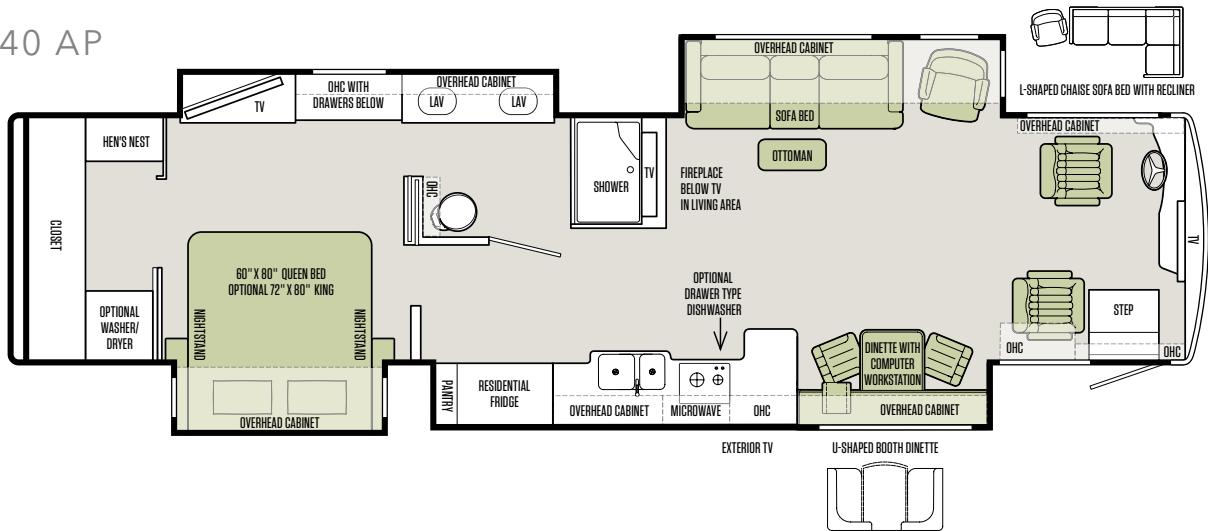

SHOWN 45 OPP FLOOR PLAN WITH GLAZED HONEY NATURAL CHERRY CABINETS & SEA SALT INTERIOR

## FLOOR PLANS

Thoughtful in every detail  
and in every dimension.

37 AP

40 AP

40 SP

## FLOOR PLANS

The design of every Tiffin floor plan must meet four essential criteria:  
**Maximum space.** **Optimal organization.** **Relaxation plus.** **Elegant atmosphere.**  
**MORE** plans offer your family the most comfortable layout for life on the road.