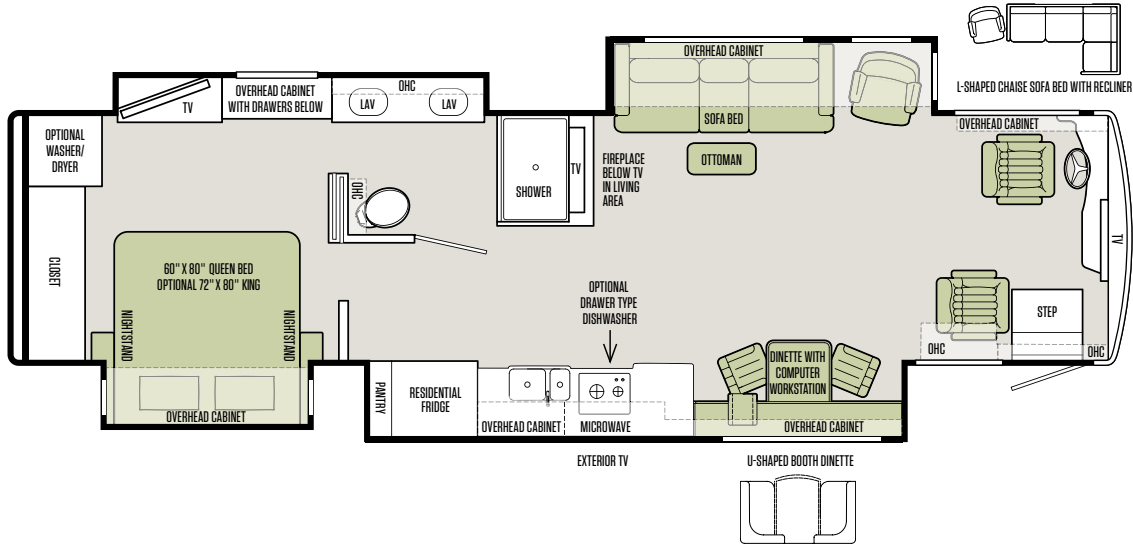

SHOWN 45 OPP FLOOR PLAN WITH GLAZED HONEY NATURAL CHERRY CABINETS & SEA SALT INTERIOR

## FLOOR PLANS

Thoughtful in every detail  
and in every dimension.

37 AP

40 AP

40 SP